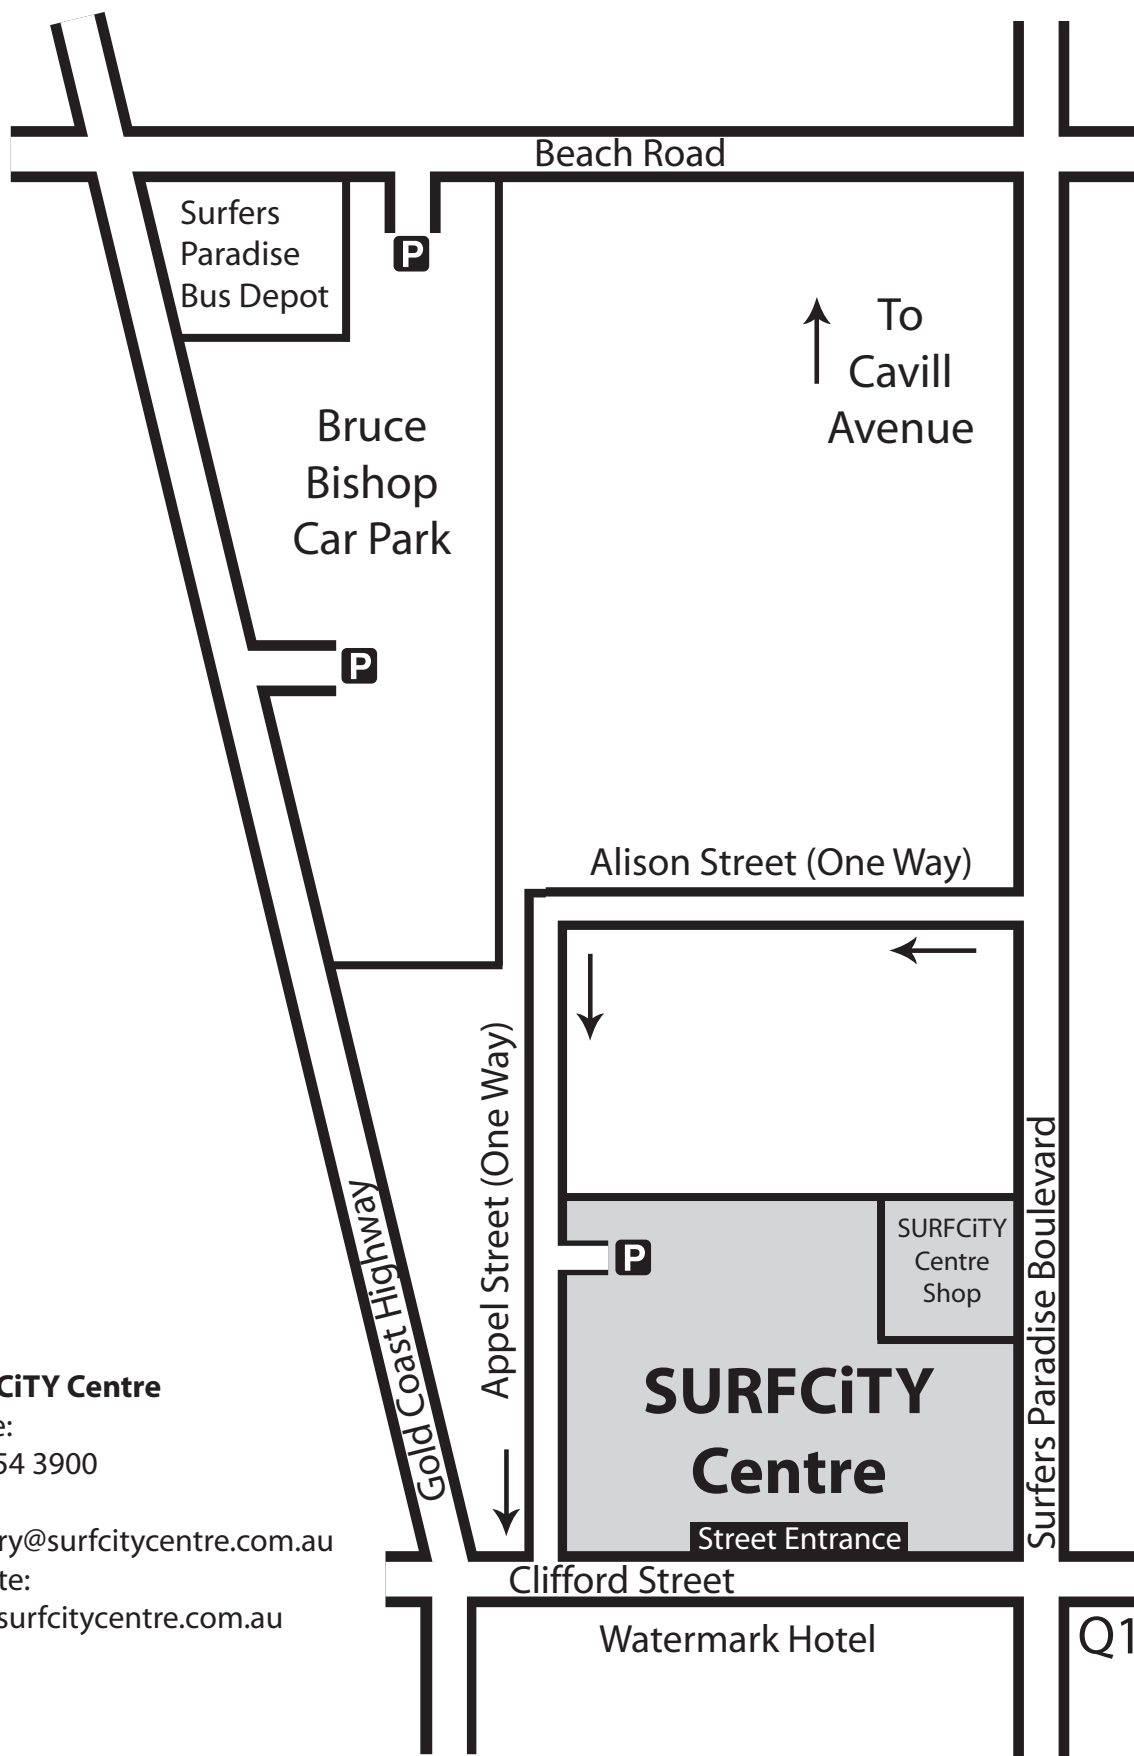

Directions to the SURFCiTY Centre From the Gold Coast Highway

SURFCiTY Centre

Phone:

07 5554 3900

Email:

enquiry@surfcitycentre.com.au

Website:

www.surfcitycentre.com.au